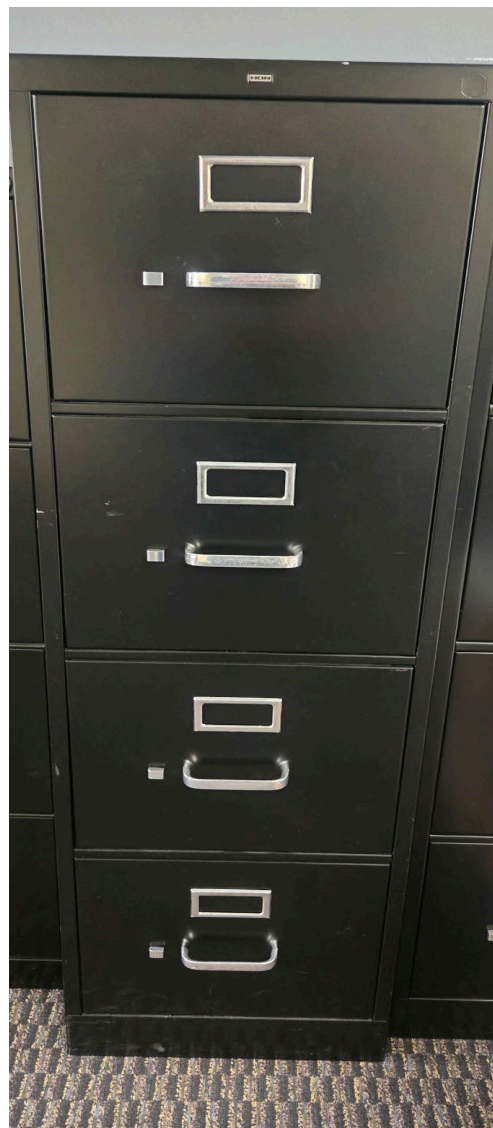

Standing Shelves
Height 60 in
Qty 1